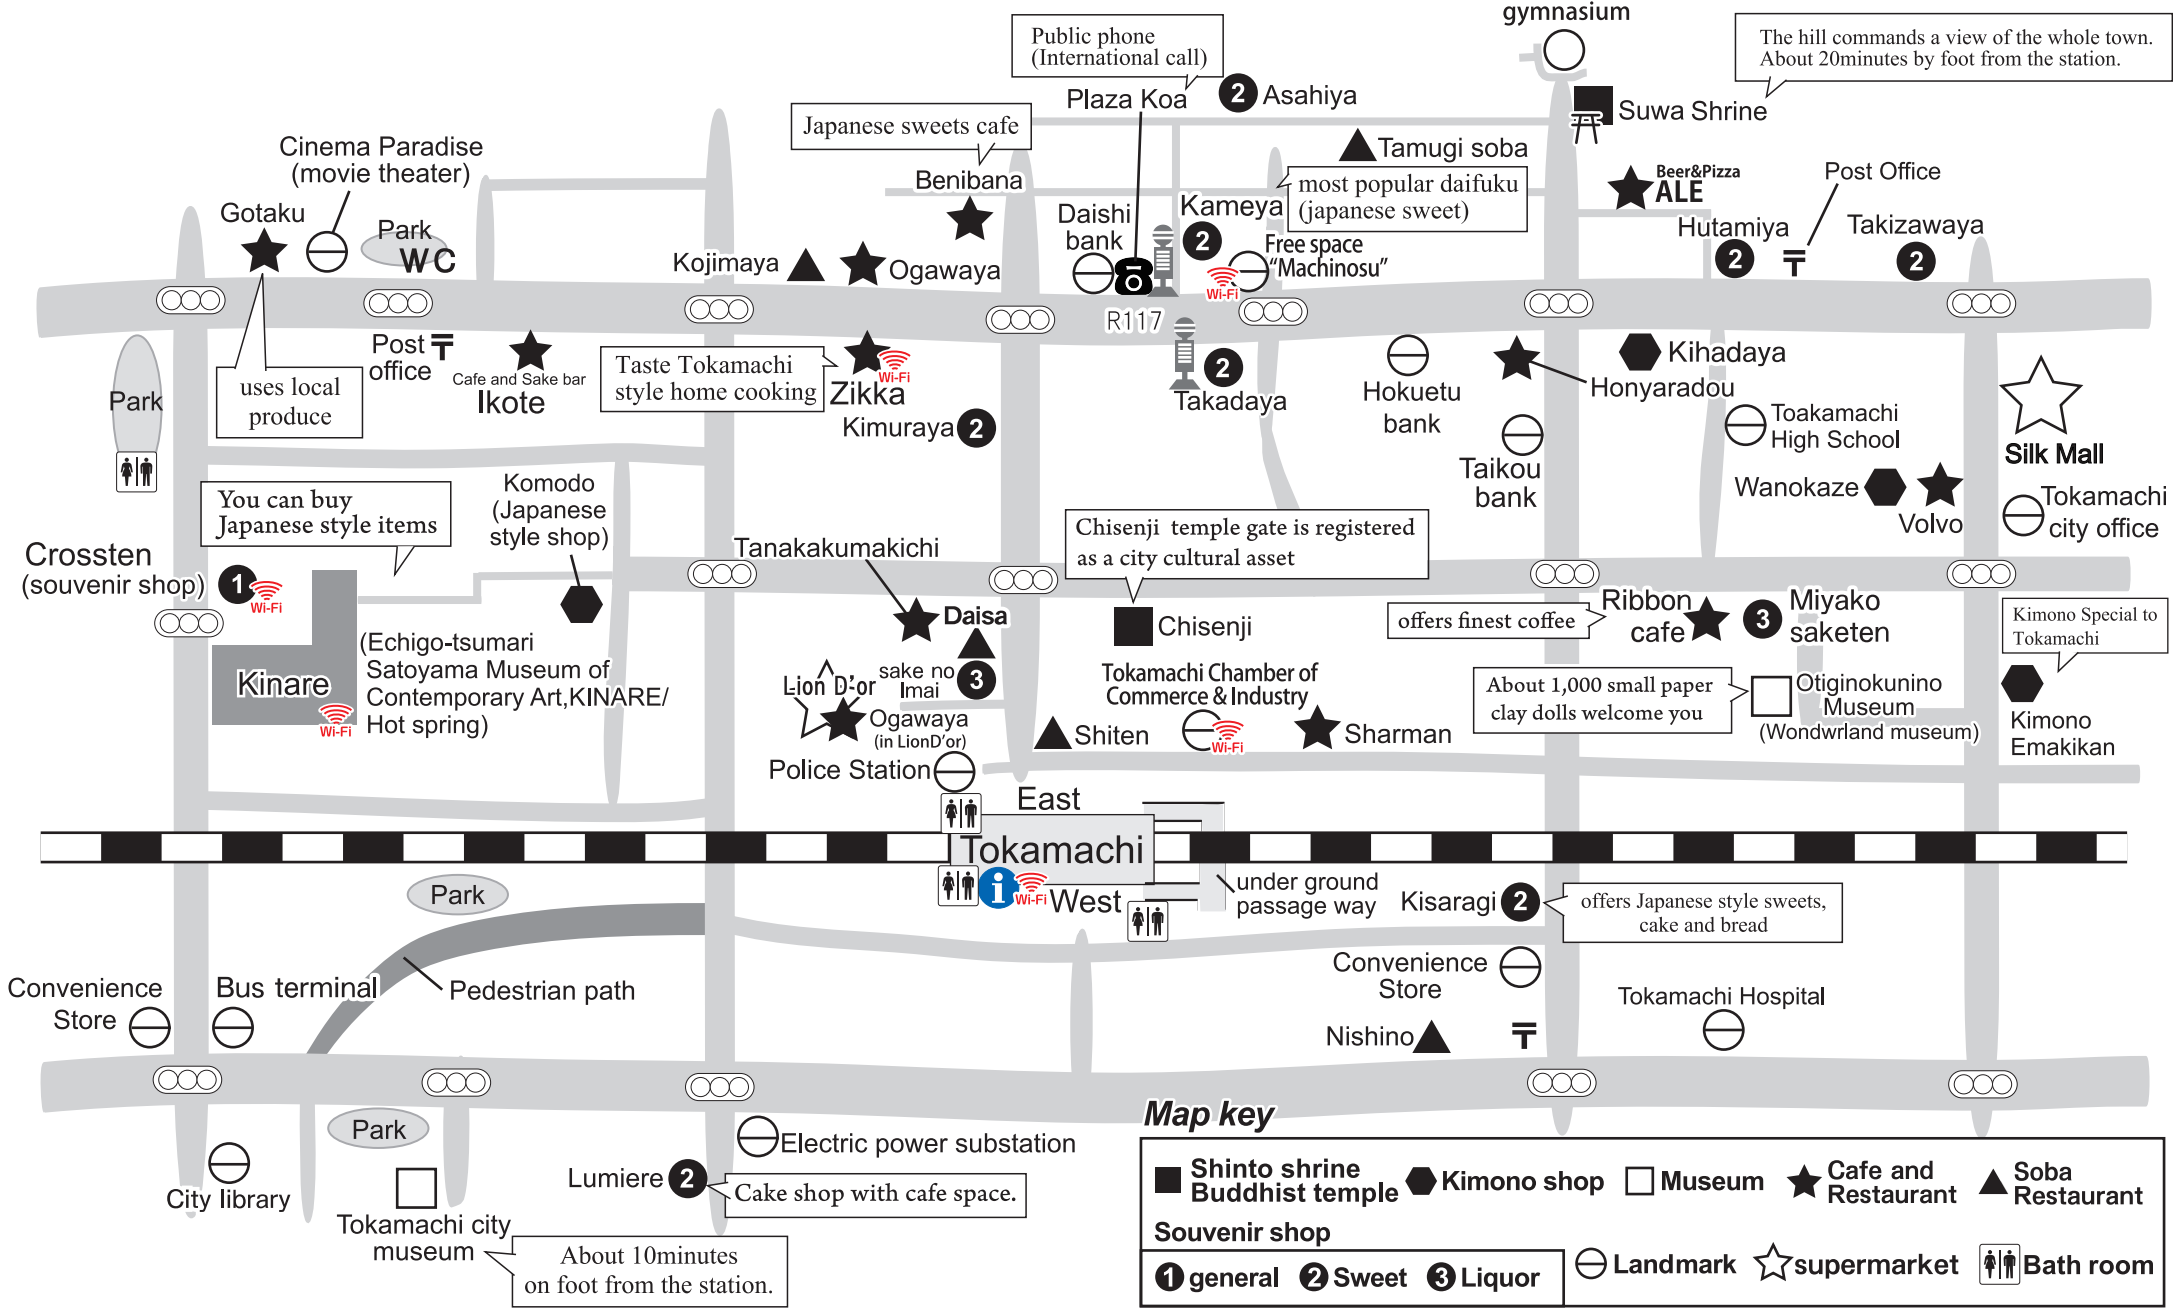

Tokamachi Street Map

Map key

■ Shinto shrine	◼ Buddhist temple	◆ Kimono shop	□ Museum	★ Cafe and Restaurant	▲ Soba Restaurant
Souvenir shop					
① general	② Sweet	③ Liquor	⊖ Landmark	☆ supermarket	♿ Bath room